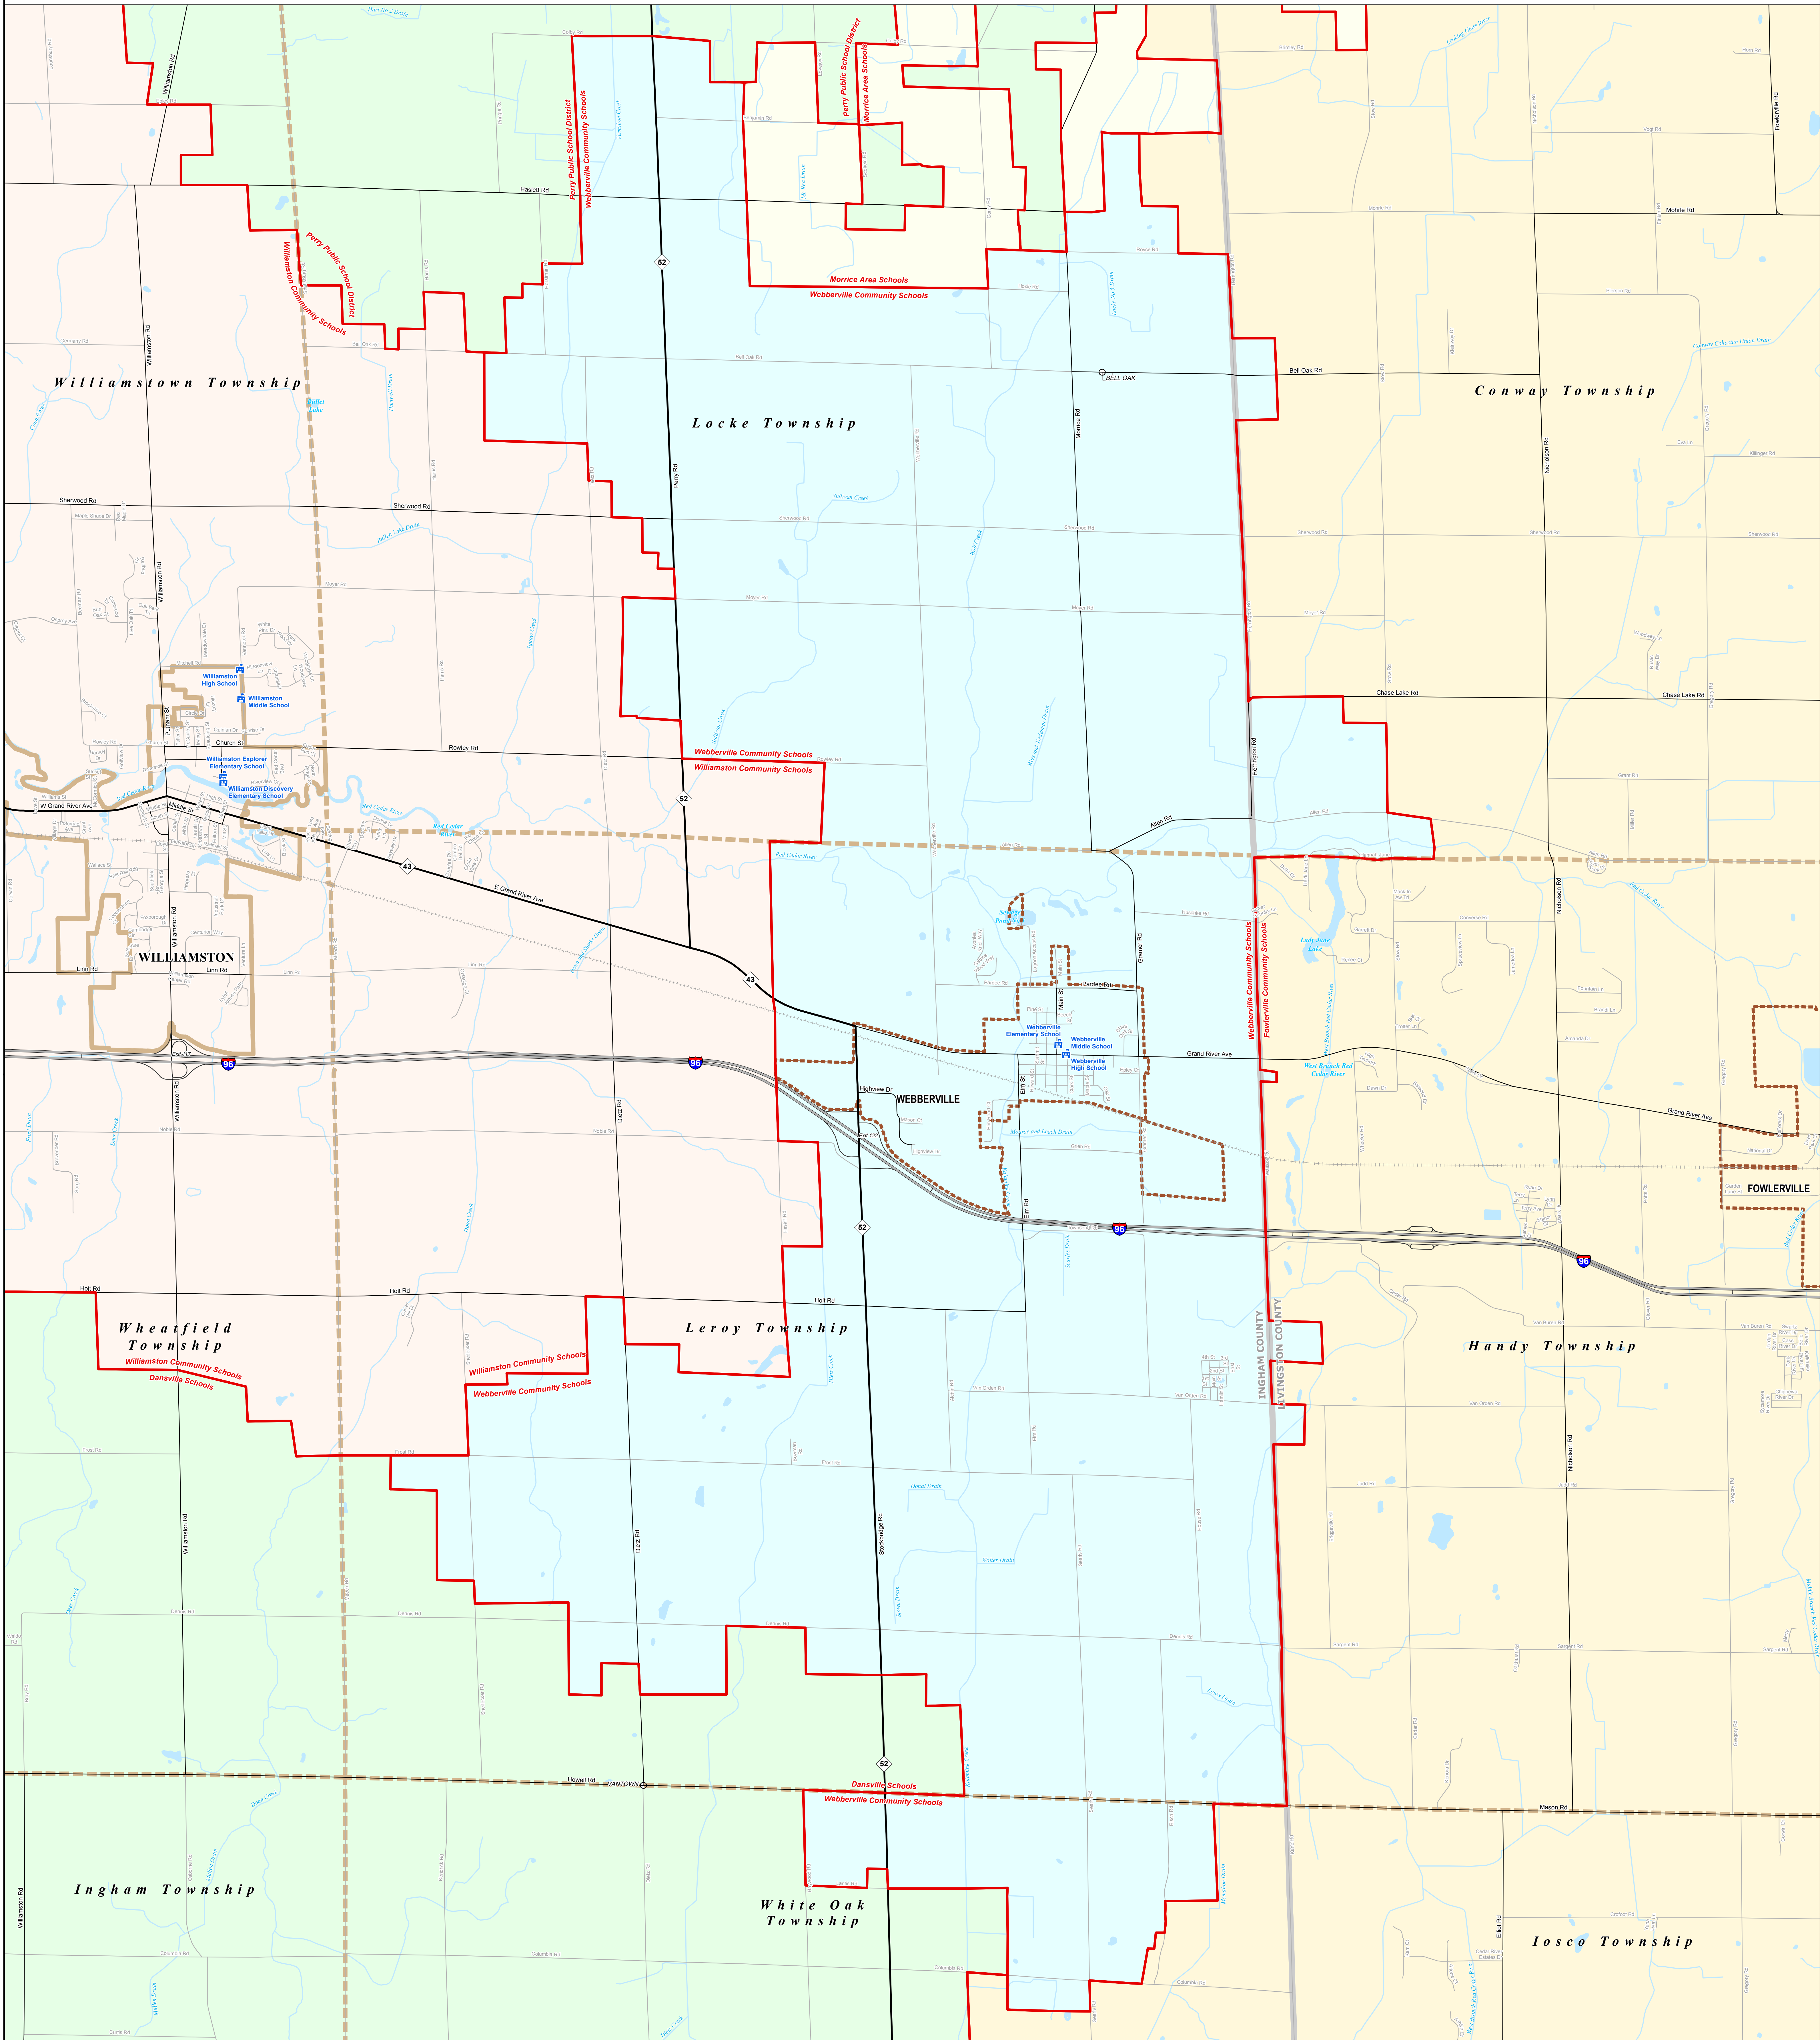

WEBBERVILLE COMMUNITY SCHOOLS

Ingham ISD

0 0.25 0.5 1 Miles

*Note: Non K-12 School Districts identified with Asterisk (*) in Name

11/14/13

Legend	
School District	Unincorporated Place
County	School
City	Freeway
Township	Highway
Village	Primary Road
Census Designated Place	Local Road
Railroad	Water Feature
River, Stream, or Drain	

Source: Michigan Geographic Framework, v13a